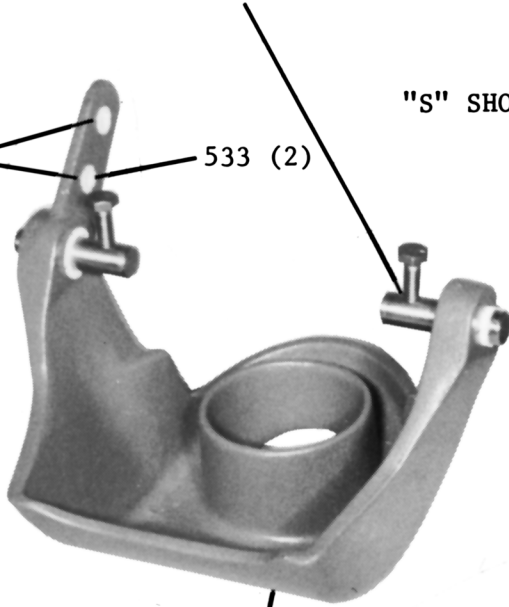

LARGE SERIES

PIN 823 (2)
 NYLINER 536 (2)
 BOLT 574 (2)

PIN 148 (2)
 NYLINER 534 (2)
 RUBBER SLV 37 (2)
 BOLT 574.1 (2)

All OTHER SHOWN

"S" SHOWN

BEFORE CAM GATE

REVERSE GATE
 Pivot bushings in gate
 See Table Below

REVERSE GATE
 Pivot bushings in main hsg
 See Table Below

<u>MODEL</u>	<u>GATE ONLY</u>	<u>GATE ASSY</u>	<u>MODEL</u>	<u>GATE ONLY</u>	<u>GATE ASSY</u>
(except S) All OTHER	828 2 HOLES	837	(except S) All	110 2 HOLES	145
S	829 1 HOLE	840	S	431 1 HOLE	435