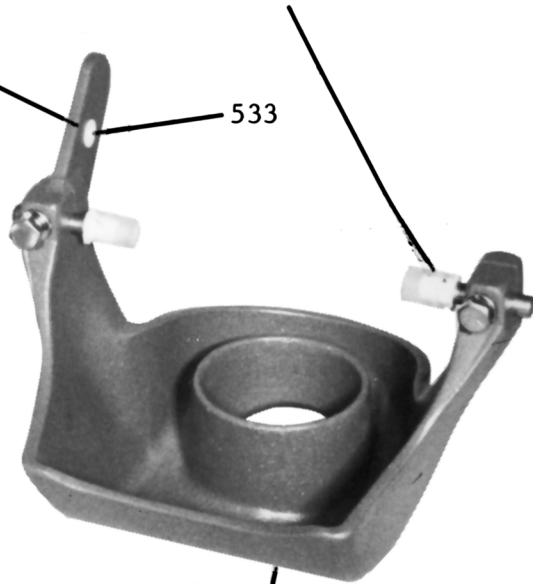

LARGE SERIES

PIN 823 (2)
 NYLINER 536 (2)
 BOLT 574 (2)

PIN 148 (2)
 NYLINER 534 (2)
 RUBBER SLV 37 (2)
 BOLT 574.1 (2)

All OTHER SHOWN

"S" SHOWN

BEFORE CAM GATE

REVERSE GATE
 Pivot bushings in gate
 See Table Below

REVERSE GATE
 Pivot bushings in main hsg
 See Table Below

<u>MODEL</u>	<u>GATE ONLY</u>	<u>GATE ASSY</u>	<u>MODEL</u>	<u>GATE ONLY</u>	<u>GATE ASSY</u>
(except S) All OTHER	828 2 HOLES	837	(except S) All	110 2 HOLES	145
S	829 1 HOLE	840	S	431 1 HOLE	435