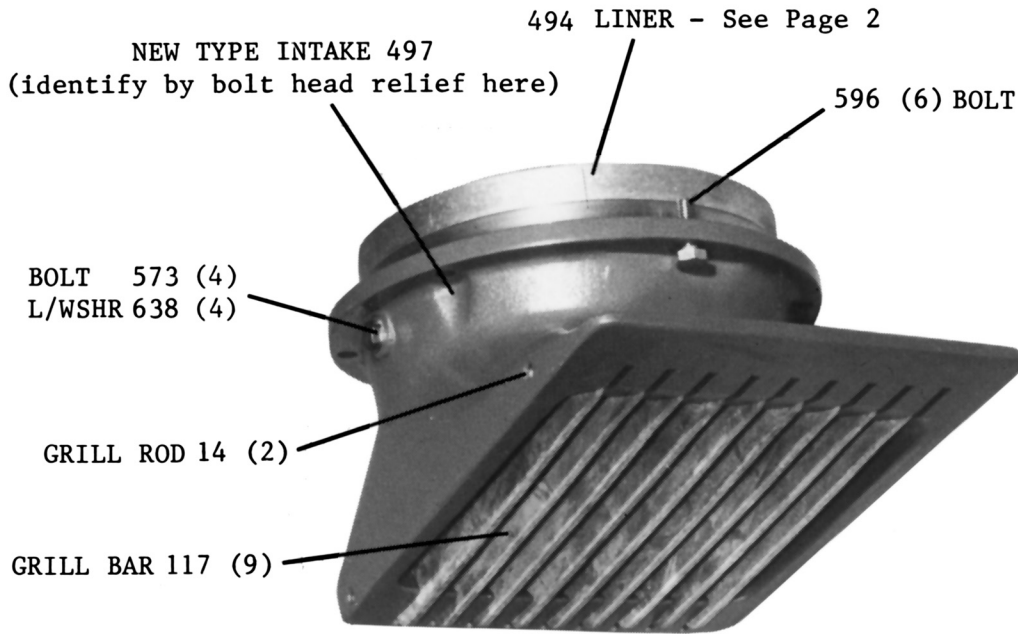

LARGE SERIES

INTAKE ASSY
7 3/8" - 141.4
LINER 2-11/16" HIGH
with 4 holes

INTAKE ASSYS
6 5/8" - 141.1
6 7/8" - 141.2
7 3/16" - 141.3
7 3/8" - use any
of the 3 above
without liner
LINERS 3 1/4" HIGH
with 2 holes