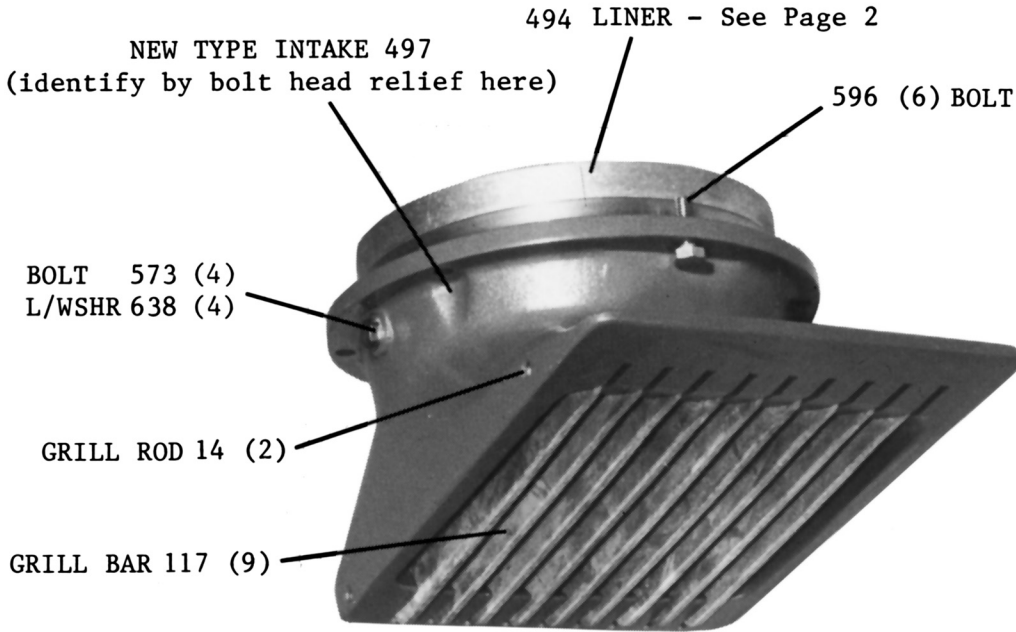

LARGE SERIES

INTAKE ASSY
 7 3/8" - 141.4
LINER 2-11/16" HIGH
 with 4 holes

INTAKE ASSYS
 6 5/8" - 141.1
 6 7/8" - 141.2
 7 3/16" - 141.3
 7 3/8" - use any
 of the 3 above
 without liner
LINERS 3 1/4" HIGH
 with 2 holes