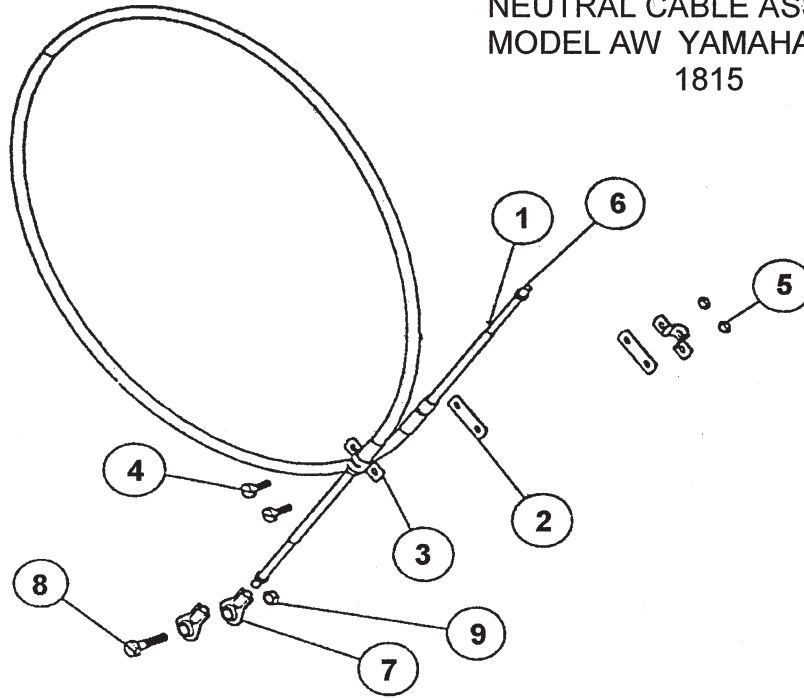

LARGE SERIES

NEUTRAL CABLE ASSEMBLY
MODEL AW YAMAHA, AY HONDA
1815

REF	QTY	PART NO.	DESCRIPTION
1	1	556	CABLE 6 FT MOR 33C SUPREME
2	2	542	SHIM MORSE AO35777
3	2	543	CLAMP CHRYS 154317
4	2	561.1	FIL HD SLOTTED 10-24 X 3/4
5	2	619	NYLOC 10-24
6	2	621.1	HEX NUT 10-32 JAM
7	2	553.2	BALL END 1/4 X 10-32 CABLE
8	1	585	BOLT HEX HD 1/4-20 X 1 1/4
9	1	623	NYLOC 1/4-20