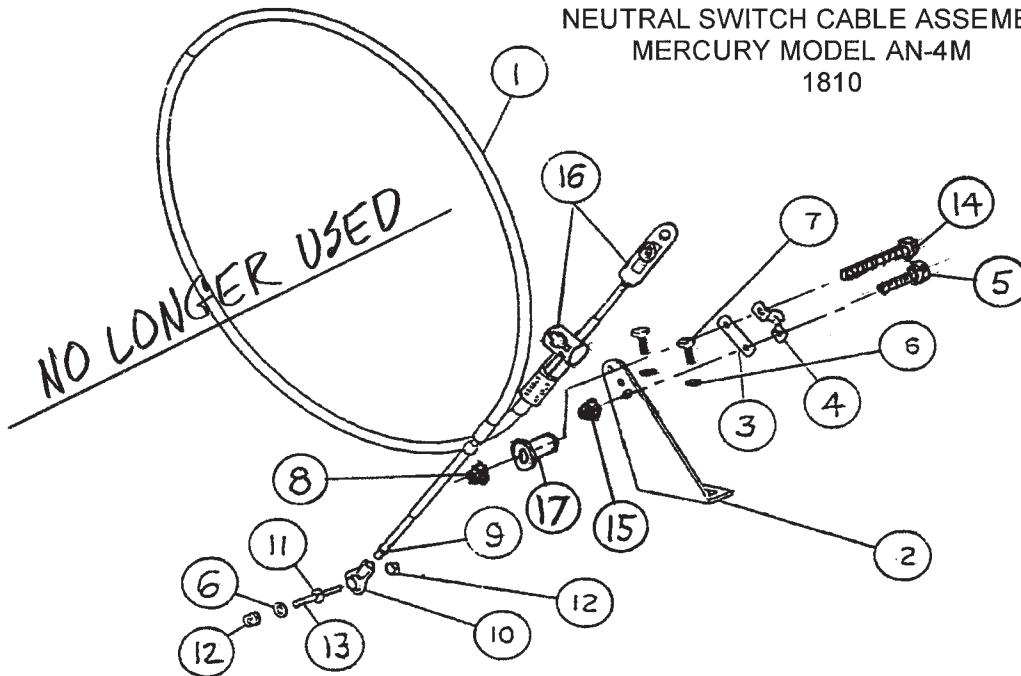

LARGE SERIES

NEUTRAL SWITCH CABLE ASSEMBLY
MERCURY MODEL AN-4M
1810

| REF | QTY | PART NO. | DESCRIPTION |
|-----|-----|----------|------------------------------|
| 1 | 1 | 547.2 | CABLE 5 FT MOR 33C SUPREME |
| 2 | 1 | 156 | BRACKET CABLE SUPPORT |
| 3 | 1 | 542 | SHIM MORSE AO35777 |
| 4 | 1 | 543 | CLAMP CHRYS 154317 |
| 5 | 1 | 561 | FIL HD SLOTTED 10-24 X 5/8 |
| 6 | 3 | 635 | 1/4 WASHER AN960C416 |
| 7 | 2 | 572 | BOLT HEX HD 1/4-20 X 5/8 |
| 8 | 1 | 621 | NYLOC 10-32 |
| 9 | 2 | 621.1 | HEX NUT 10-32 JAM |
| 10 | 1 | 553.2 | BALL END 1/4 X 10-32 CABLE |
| 11 | 1 | 62 | 1/4 -28 HEX JAM NUT |
| 12 | 2 | 624 | NYLOC 1/4-28 |
| 13 | 1 | 1199 | PIVOT-CABLE END REV D |
| 14 | 1 | 558 | FIL HD SLOTTED 10-32 X 1 1/4 |
| 15 | 1 | 619 | NYLOC 10-24 |
| 16 | 1 | 1808 | MERC CABLE ADAPTER |
| 17 | 1 | 1809 | PIVOT-MERC NEUTRAL CABLE |