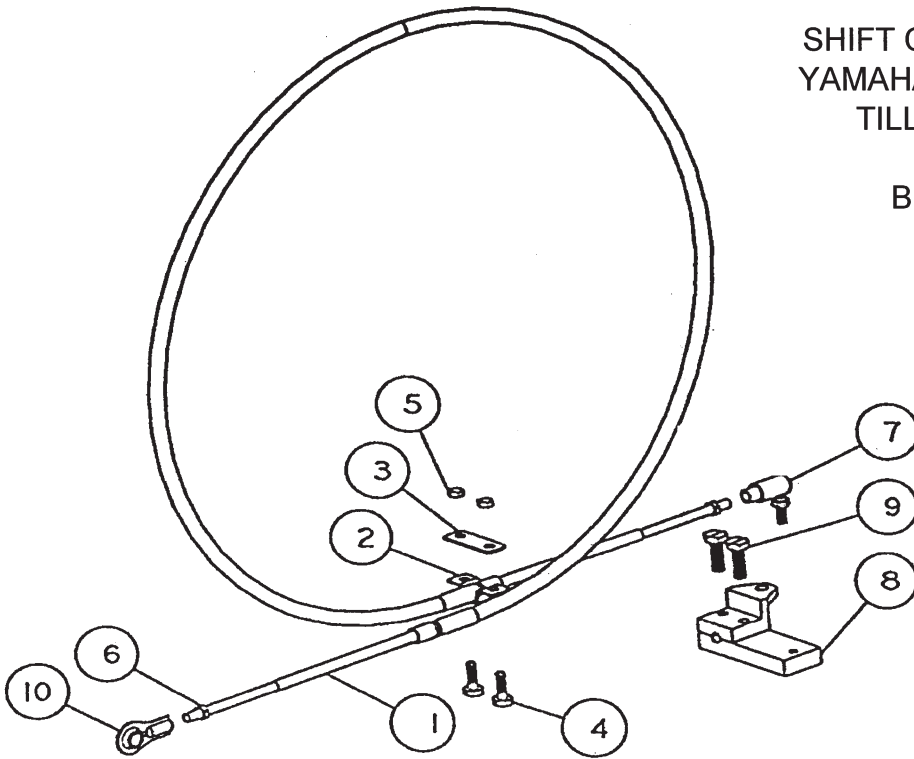

LARGE SERIES

SHIFT CABLE ASSEMBLY
YAMAHA MODEL Z50, Y70
TILLER STEERING
1317
BEFORE 1997

REF	QTY	PART NO.	DESCRIPTION
1	1	549	CABLE 3 1/2 FT MOR 33C SUPREME
2	1	543	CLAMP CHRYS 154317
3	1	542	SHIM MORSE AO35777
4	2	561	FIL HD SLOTTED 10-24 X 5/8
5	2	619	NYLOC 10-24
6	2	621.1	NUT HEX 10-32
7	1	544.1	BALL JOINT MORSE 031799-001
8	1	1316	CABLE BLOCK Z Y TILLER
9	2	573	BOLT HEX HD 1/4-20 X 3/4
10	1	553.2	BALL END 1/4X10-32 CABLE
			<u>FOR 1997 TILLER HANDLE</u>
			USE 1382 OR 1383
			(PG. 32 MEDIUM SERIES)