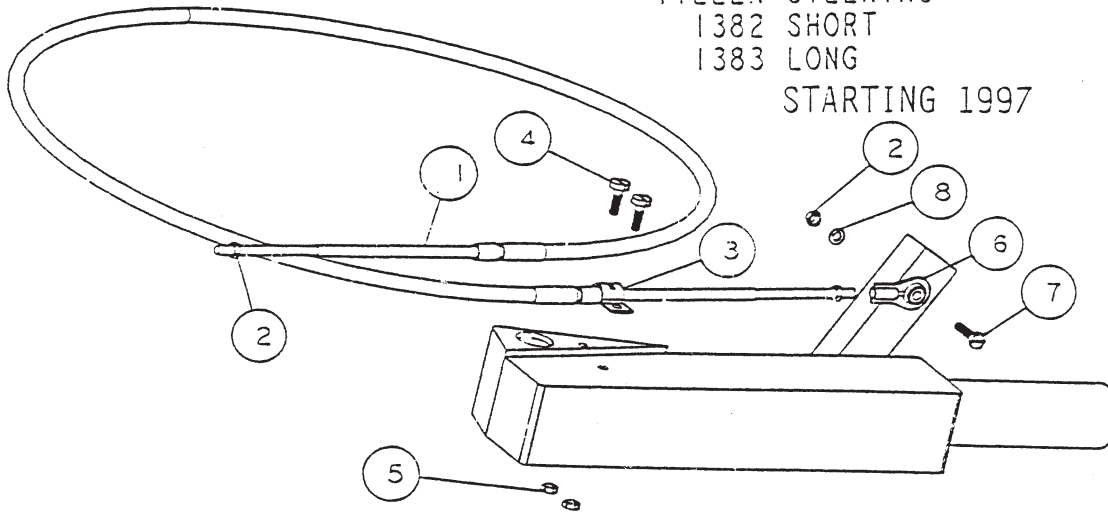

SHIFT HANDLE ON PORT SIDE OF
TILLER STEERING HANDLE-YAMAHA

SHIFT CABLE ASSEMBLY
YAMAHA MODEL AJM,Y
TILLER STEERING
1382 SHORT
1383 LONG
STARTING 1997

REF	QTY	PART NO	DESCRIPTION
1	1	547	CABLE 4 FT MOR 33C SUPREME SHORT
1	1	547.1	CABLE 4½ FT MOR 33C SUPREME LONG
2	3	621.1	HEX NUT 10-32 JAM
3	1	543	CLAMP CHRYS 154317
4	2	561	FIL HD SLOTTED 10-24 X 5/8
5	2	619	NYLOC 10-24
6	1	553.1	BALL END No.10X10-32 CABLE
7	1	558.4	BOLT HEX HD 10-32 X 3/4
8	1	637	WASHER SPRING LOCK No. 10