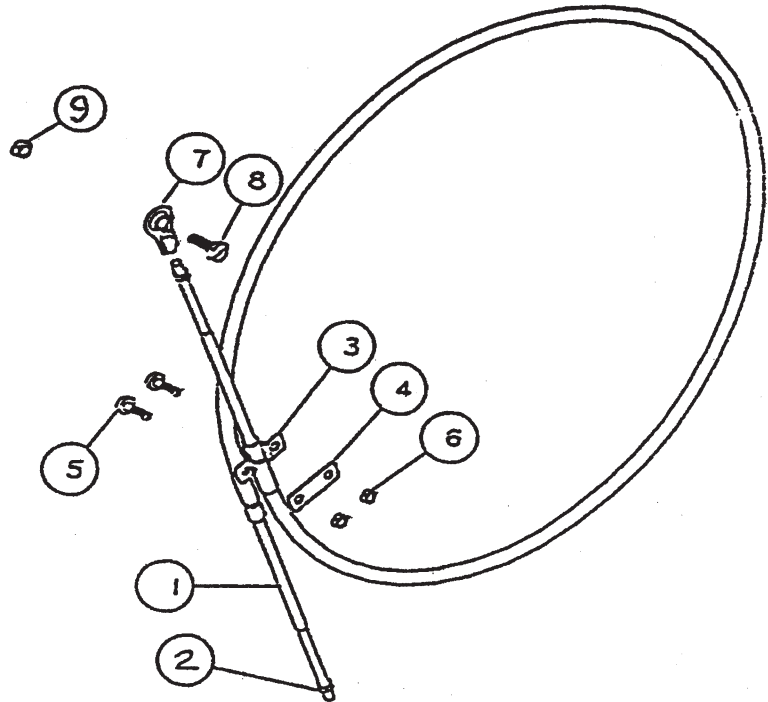

LARGE SERIES

NEUTRAL CABLE ASSEMBLY
AA6P, HPDI, AQ, AJSM06-43
1566.3

REF	QTY	PART NO.	DESCRIPTION
1	1	547.2	CABLE 5 FT MOR 33C SUPREME
2	2	621.1	HEX NUT 10-32 JAM
3	1	543	CLAMP CHRYS 154317
4	1	542	SHIM MORSE AO35777
5	2	561.1	SCREW #10-24 X 3/4
6	2	619	NYLOC #10-24
7	1	553.2	BALL END 1/4X10-32 CABLE
8	1	585	BOLT HEX HD 1/4-20 X 1 1/4
9	1	623	NYLOC 1/4-20