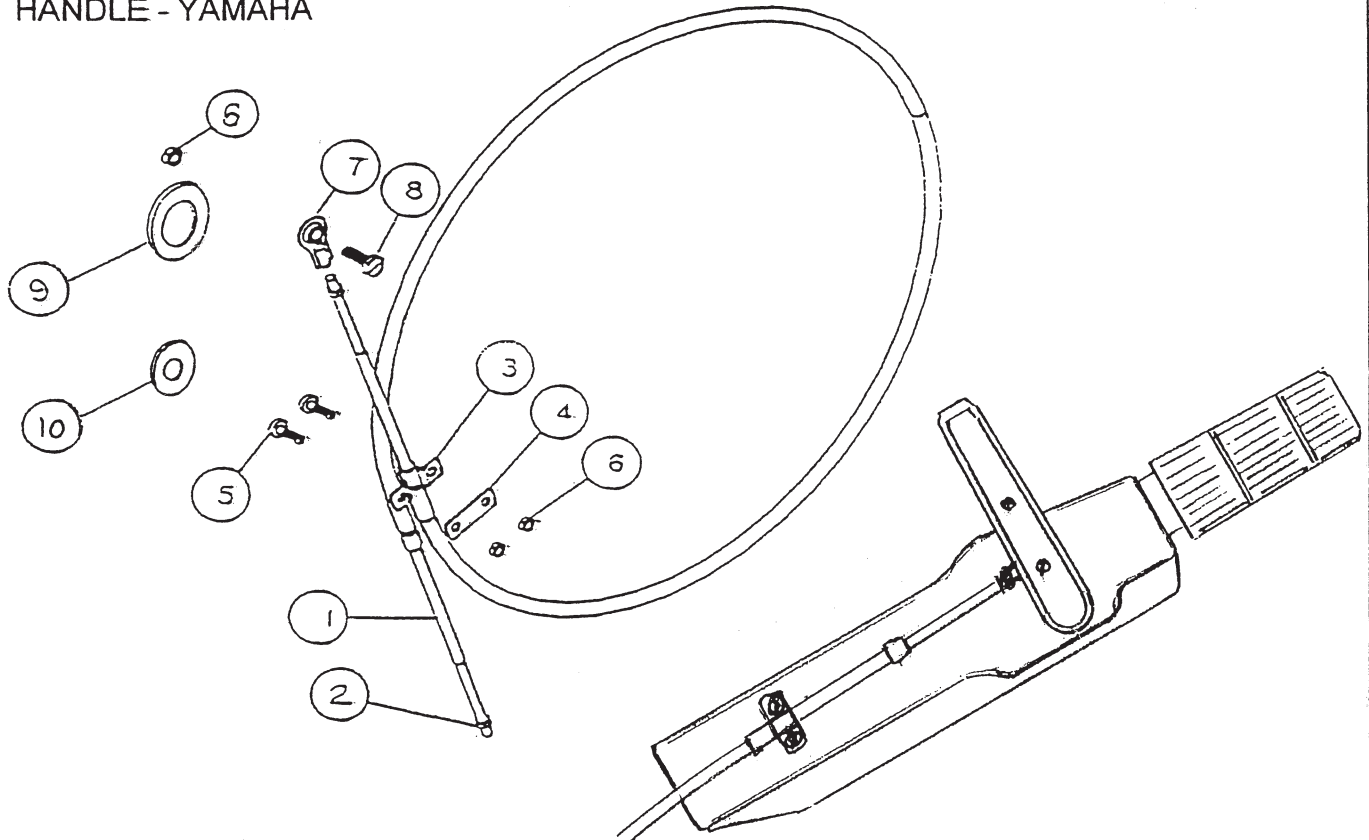

LARGE SERIES

SHIFT CABLE ASSEMBLY
 TILLER STEERING
 MODEL Y100-4, AA
 1566

SHIFT HANDLE ON STARBOARD SIDE OF TILLER STEERING
 HANDLE - YAMAHA

REF	QTY	PART NO.	DESCRIPTION
1	1	547.2	CABLE 5 FT MOR 33C SUPREME
2	2	621.1	HEX NUT 10-32 JAM
3	1	543	CLAMP CHRYS 154317
4	1	542	SHIM MORSE AO35777
5	2	558	FIL HD SLOTTED 10-32 X 1 1/4
6	3	621	NYLOC 10-32
7	1	553.1	BALL END #10X10-32 CABLE
8	1	1567	BOLT HEX HD 10-32 X 3/4 MOD
9	1	1568	SHIM WASHER LARGE
10	1	1569	SHIM WASHER SMALL