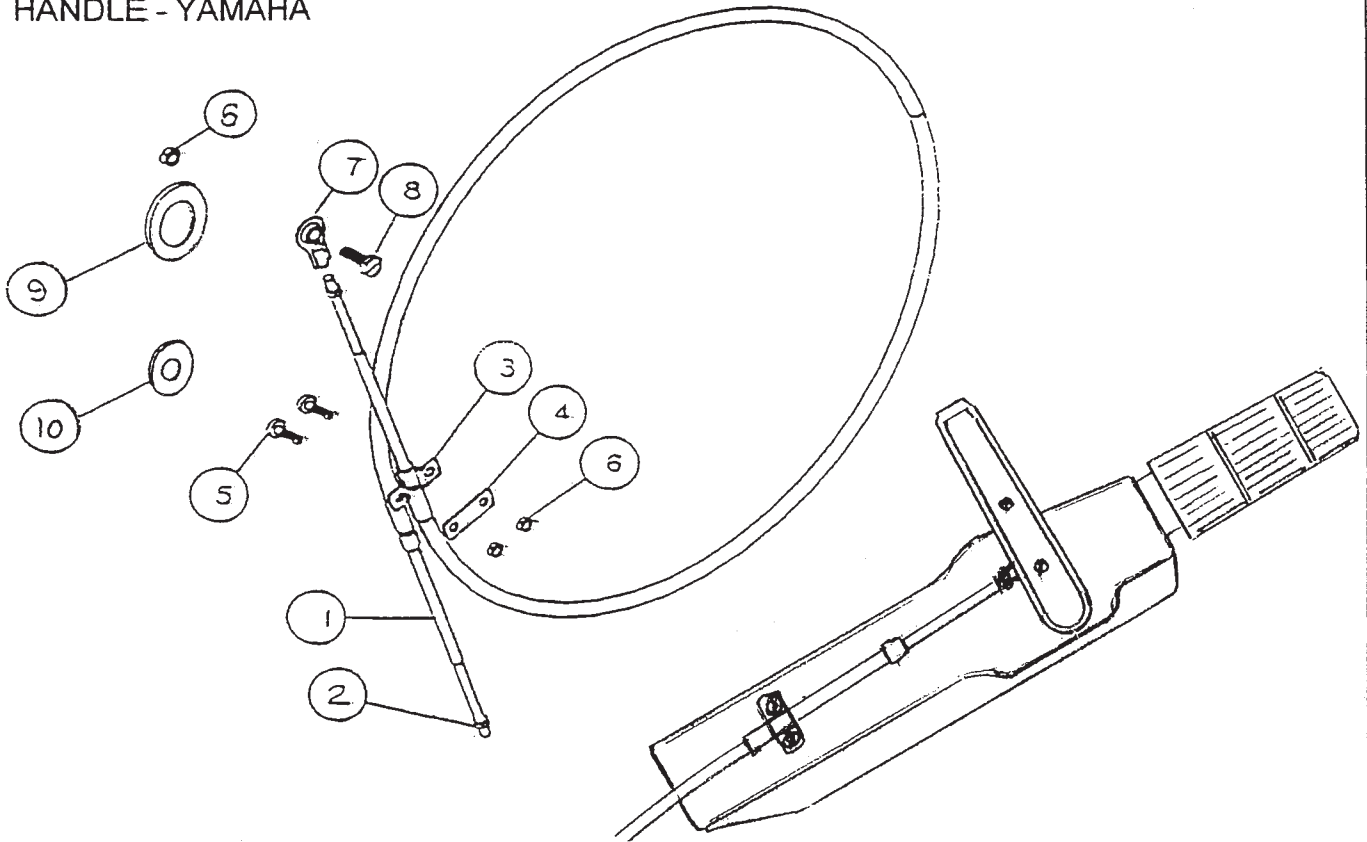

LARGE SERIES

SHIFT CABLE ASSEMBLY
TILLER STEERING
MODEL Y100-4, AA
1566

SHIFT HANDLE ON STARBOARD SIDE OF TILLER STEERING
HANDLE - YAMAHA

REF	QTY	PART NO.	DESCRIPTION
1	1	547.2	CABLE 5 FT MOR 33C SUPREME
2	2	621.1	HEX NUT 10-32 JAM
3	1	543	CLAMP CHRYS 154317
4	1	542	SHIM MORSE AO35777
5	2	558	FIL HD SLOTTED 10-32 X 1 1/4
6	3	621	NYLOC 10-32
7	1	553.1	BALL END #10X10-32 CABLE
8	1	1567	BOLT HEX HD 10-32 X 3/4 MOD
9	1	1568	SHIM WASHER LARGE
10	1	1569	SHIM WASHER SMALL