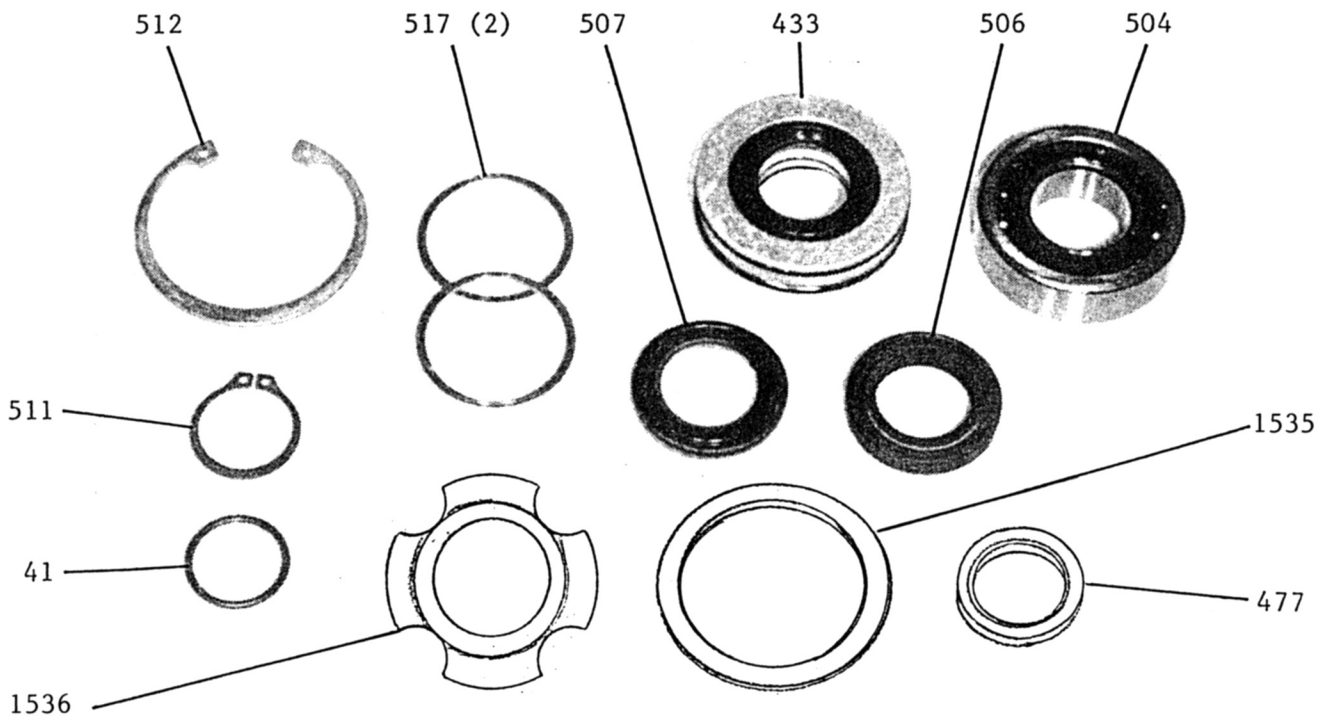

MEDIUM SERIES

SEAL, SNAP & "O" RING KIT 803

BACKFIT KIT (5205 BRG to 7205 BRG) 804

MEDIUM SERIES

BEARING, SEAL, SNAP & "O" RING KIT 35
 Double Row 5205 Bearing

BEARING, SEAL, SNAP & "O" RING KIT 803.1