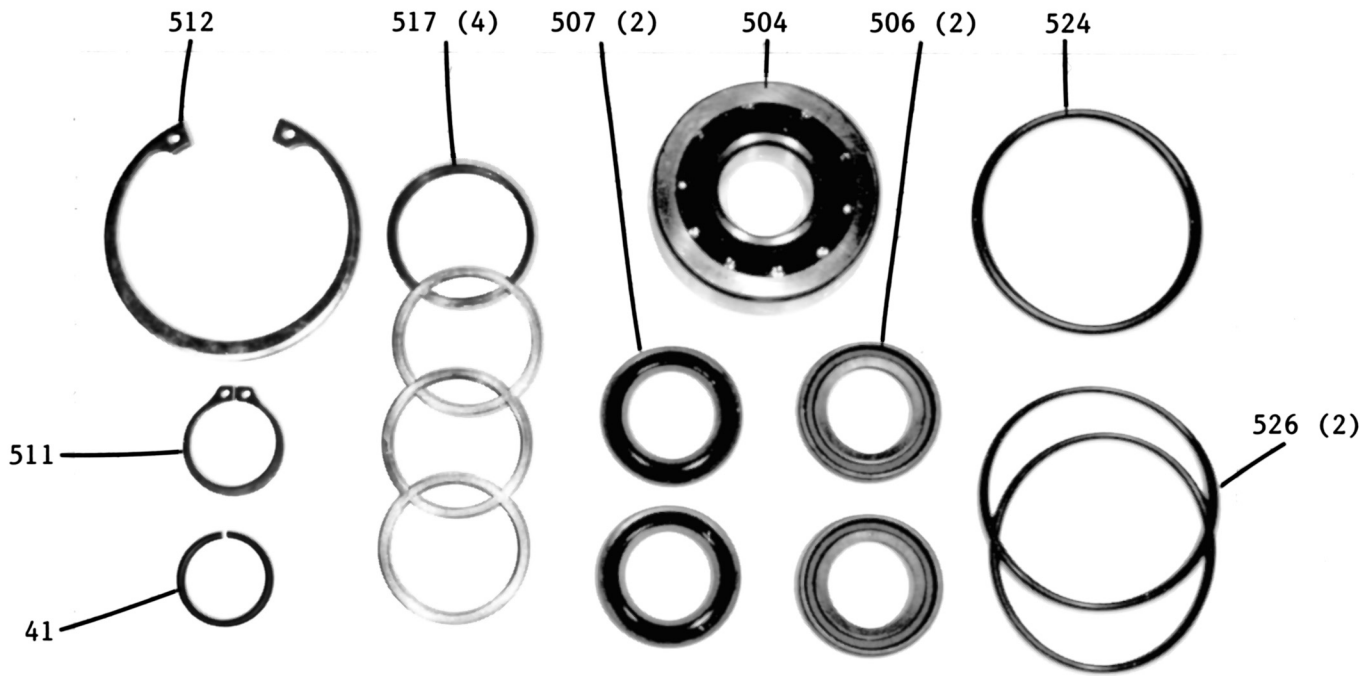

MEDIUM SERIES

SEAL, SNAP & "O" RING KIT 803

BACKFIT KIT (5205 BRG to 7205 BRG) 804

MEDIUM SERIES

BEARING, SEAL, SNAP & "O" RING KIT 35
 Double Row 5205 Bearing

BEARING, SEAL, SNAP & "O" RING KIT 803.1