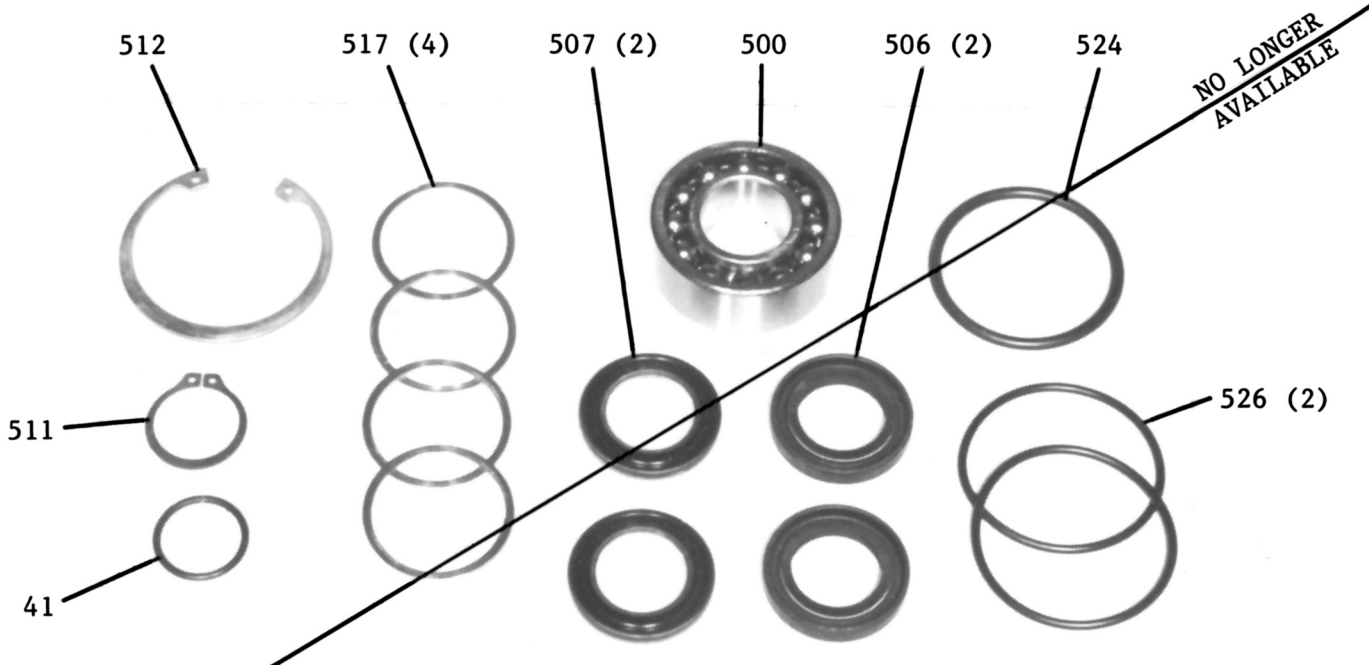

MEDIUM SERIES

SEAL, SNAP & "O" RING KIT 803

BACKFIT KIT (5205 BRG to 7205 BRG) 804

MEDIUM SERIES

BEARING, SEAL, SNAP & "O" RING KIT 35
 Double Row 5205 Bearing

BEARING, SEAL, SNAP & "O" RING KIT 803.1