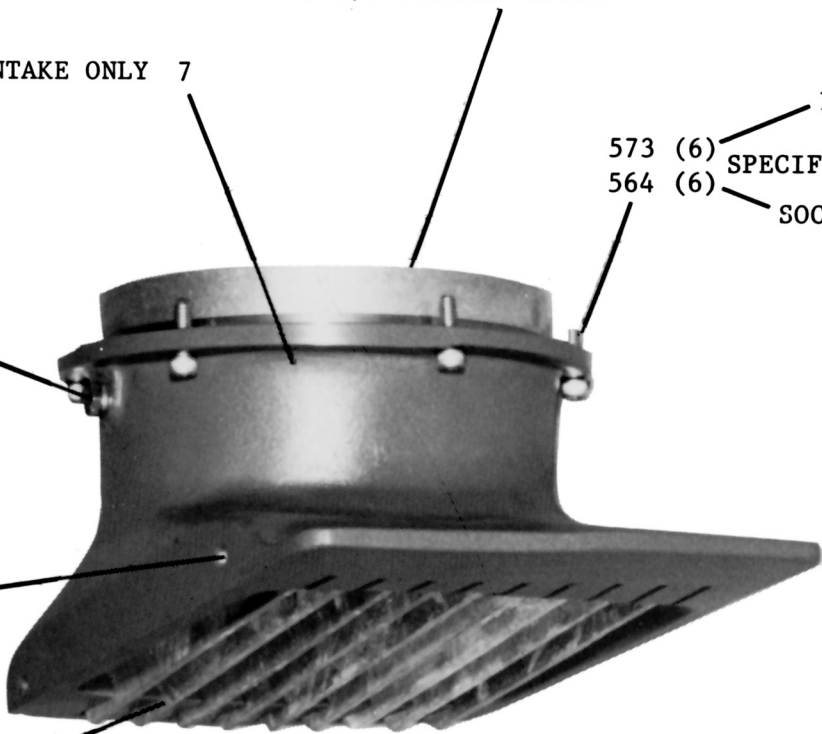

MEDIUM SERIES

5 7/8" LINER 93.21
 6 1/8" LINER 93.22

INTAKE ONLY 7

BOLT 572 (2)
 L/WSHR 638 (2)

573 (6) HEX HEAD
 564 (6) SPECIFY WHICH KIND
 SOCKET HEAD

GRILL ROD 14 (2)

GRILL BAR 16 (9)

INTAKE ASSYS

5 7/8" - 31.1
 6 1/8" - 31.2

MODELS A, B, A74, C, E, F, J, Q, U, Z, AB, AF, AH, AI, AJ, AK, AM, BI

MEDIUM SERIES

1521 FLANGED LINER 6-1/8"
1678 FLANGED LINER 5-7/8"

1326 INTAKE ONLY, PAINTED

GRILL BAR 16 (9)

GRILL ROD 14 (2)

STUDS 1300 (6)

LOCK NUTS 623 (6)

- 1329 SET OF 6 STUDS, WITH LOCK NUTS & LOCKTITE TO INSTALL STUDS
- 1447 INTAKE ASSY 6-1/8 WITH FLANGED LINER AND GRILL BARS
- 1448 INTAKE ASSY 5-7/8 WITH FLANGED LINER AND GRILL BARS
- 1446 INTAKE ASSY FOR FLANGED LINER, WITH GRILL BARS, WITHOUT LINER