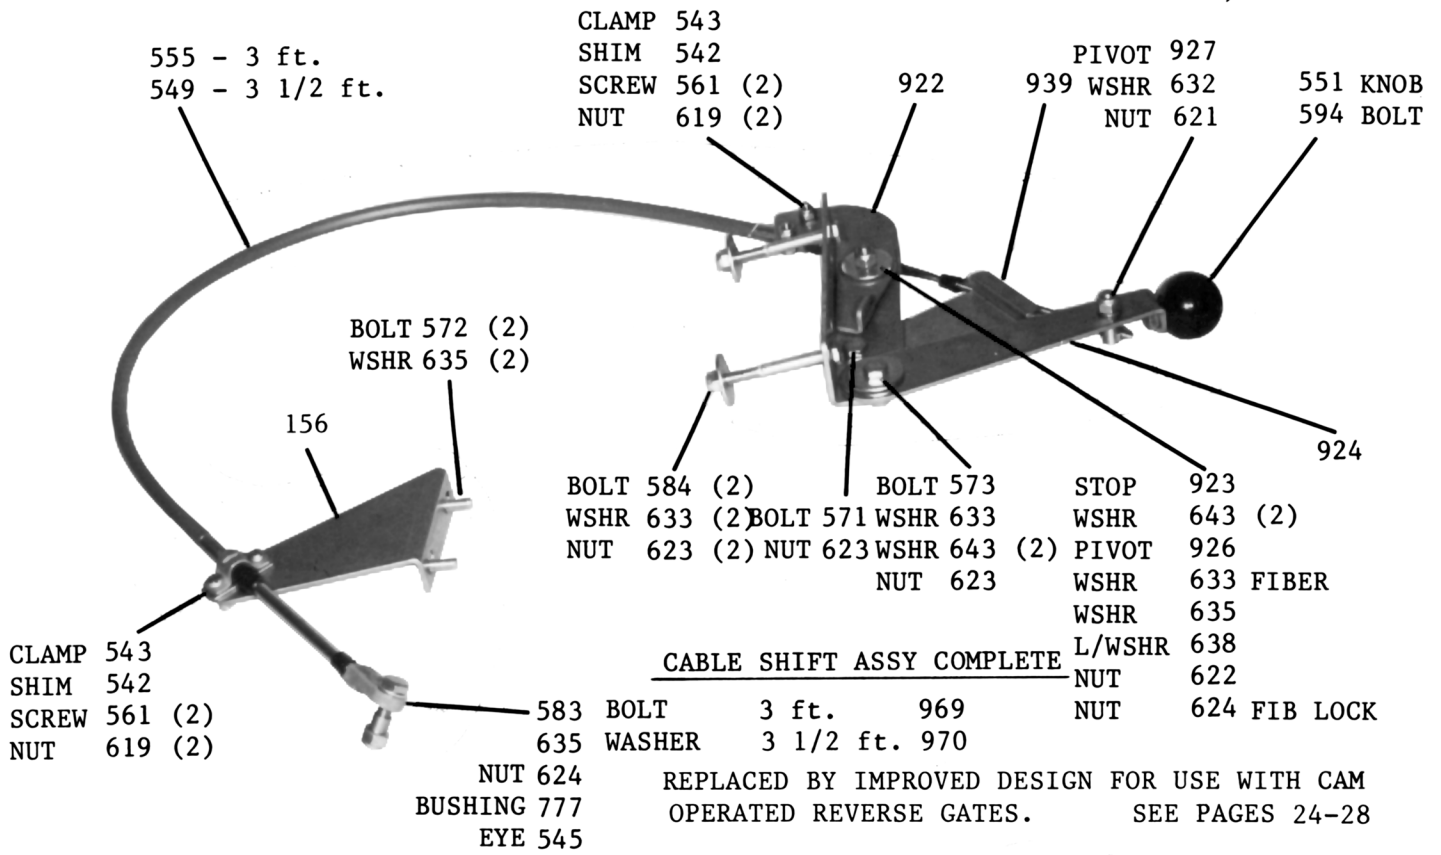

MEDIUM SERIES

925 (SHIFT ASSY ONLY  
NO CABLE)

BEFORE CAM GATE

MODELS A, B, A74, Q, U, Z