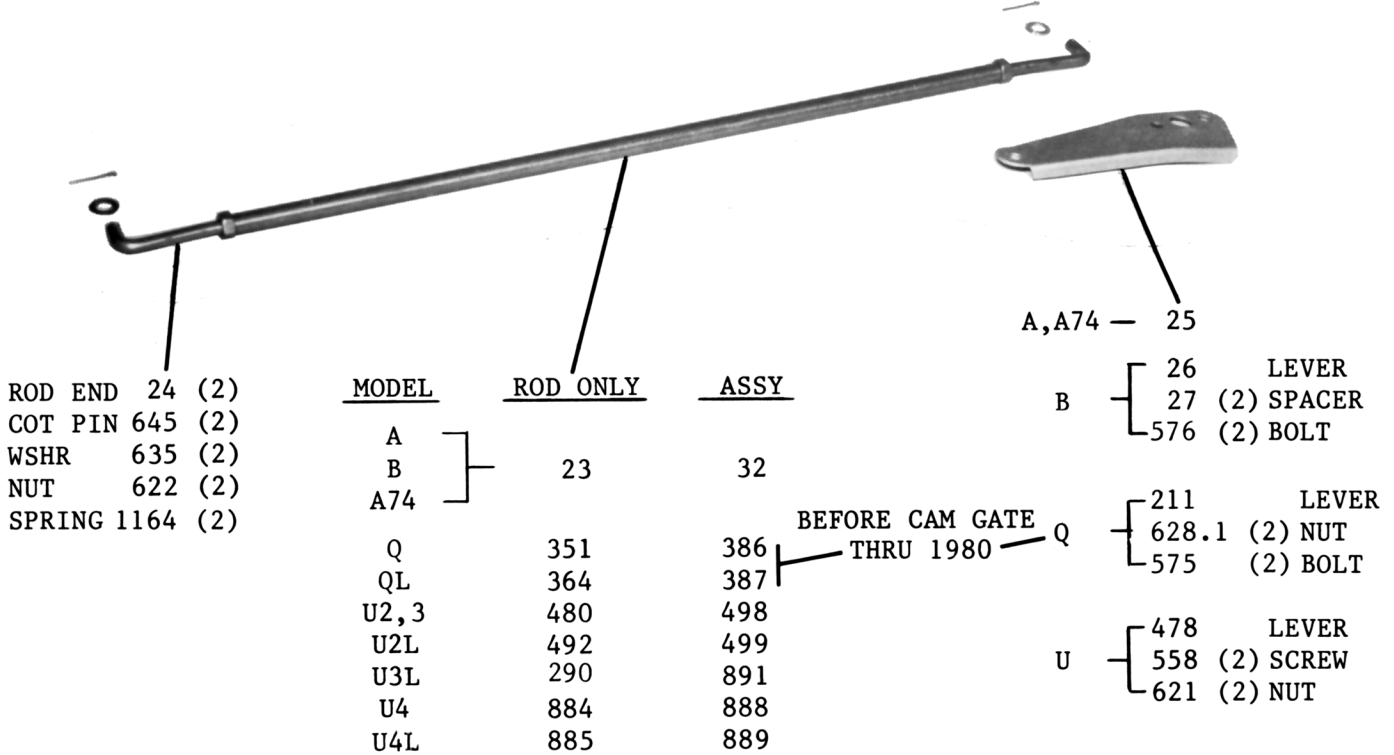

MEDIUM SERIES

925 (SHIFT ASSY ONLY  
NO CABLE)

BEFORE CAM GATE

MODELS A, B, A74, Q, U, Z