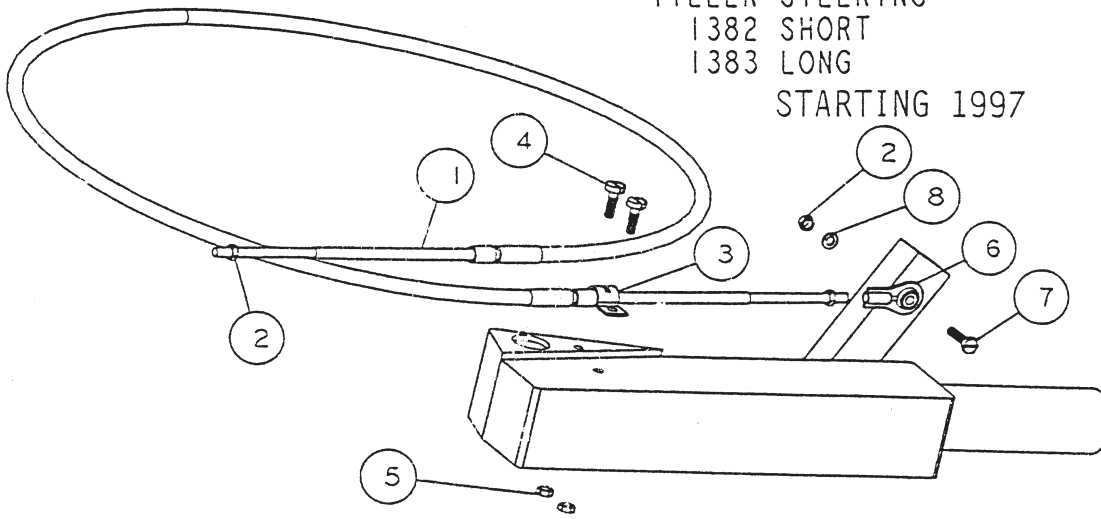

SHIFT HANDLE ON PORT SIDE OF
TILLER STEERING HANDLE-YAMAHA

SHIFT CABLE ASSEMBLY
YAMAHA MODEL AJM,Y
TILLER STEERING
1382 SHORT
1383 LONG

STARTING 1997

REF	QTY	PART NO	DESCRIPTION
1	1	547	CABLE 4 FT MOR 33C SUPREME SHORT
1	1	547.1	CABLE 4½ FT MOR 33C SUPREME LONG
2	3	621.1	HEX NUT 10-32 JAM
3	1	543	CLAMP CHRYS 154317
4	2	561	FIL HD SLOTTED 10-24 X 5/8
5	2	619	NYLOC 10-24
6	1	553.1	BALL END No. 10X10-32 CABLE
7	1	558.4	BOLT HEX HD 10-32 X 3/4
8	1	637	WASHER SPRING LOCK No. 10