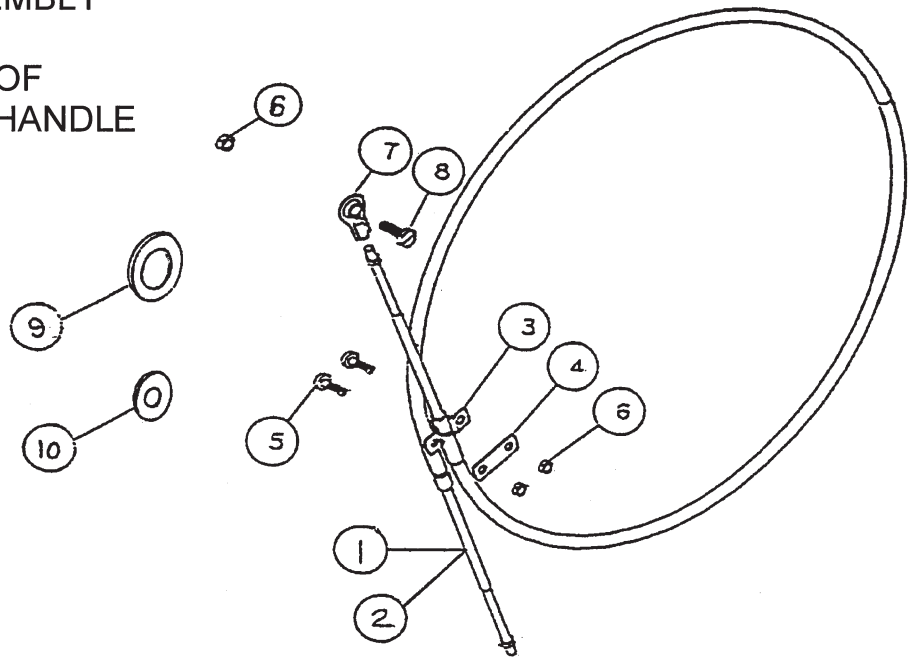

MEDIUM SERIES

SHIFT CABLE ASSEMBLY
 SHIFT HANDLE ON
 STARBOARD SIDE OF
 TILLER STEERING HANDLE
 AJS-43 1566.1
 AJL-43 1566.2

REF	QTY	PART NO.	DESCRIPTION
1	1	547.1	CABLE 4 1/2 FT MOR 33C SUPREME SHORT
2	1	547.2	CABLE 5 FT MOR 33C SUPREME LONG
3	1	543	CLAMP CHRYS 154317
4	1	542	SHIM MORSE AO35777
5	2	558	FIL HD SLOTTED 10-32 X 1 1/4
6	3	621	NYLOC 10-32
7	1	553.1	BALL END #10 X 10-32 CABLE
8	1	1567	SCREW HEX HD 10-32 X 3/4 MOD
9	1	1568	SHIM WASHER LARGE
10	1	1569	SHIM WASHER SMALL