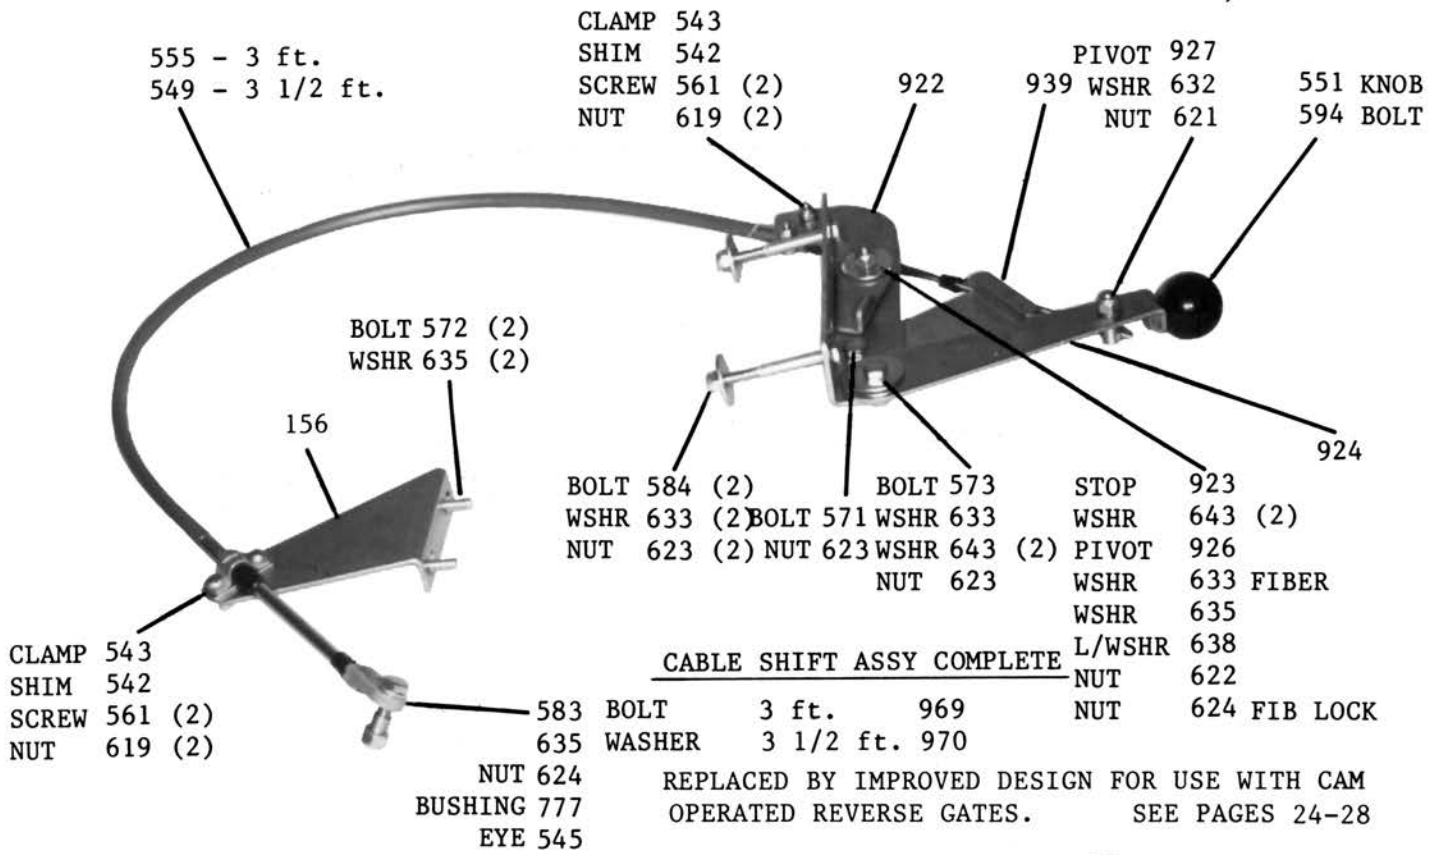

MEDIUM SERIES

925 (SHIFT ASSY ONLY
NO CABLE)

BEFORE CAM GATE

MODELS A, B, A74, Q, U, Z