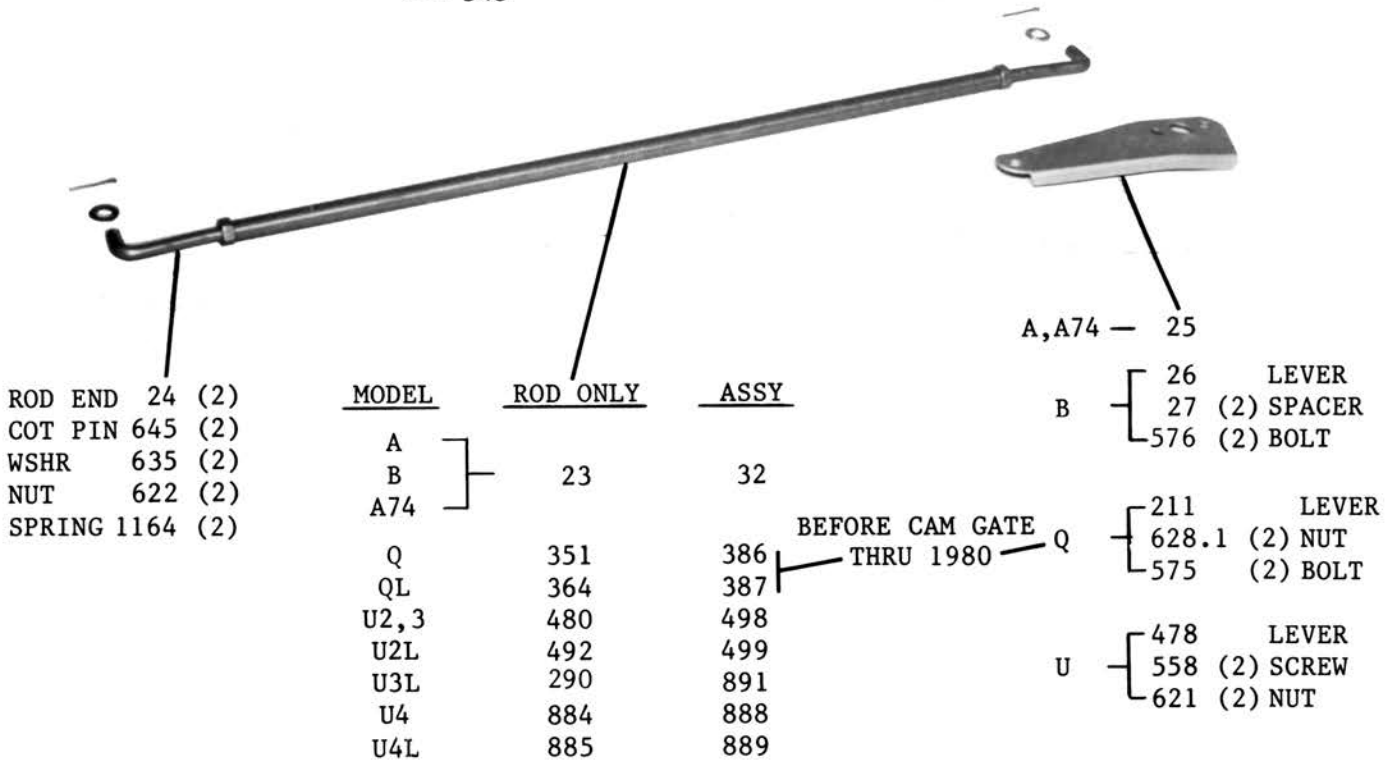

MEDIUM SERIES

925 (SHIFT ASSY ONLY
NO CABLE)

BEFORE CAM GATE

MODELS A, B, A74, Q, U, Z