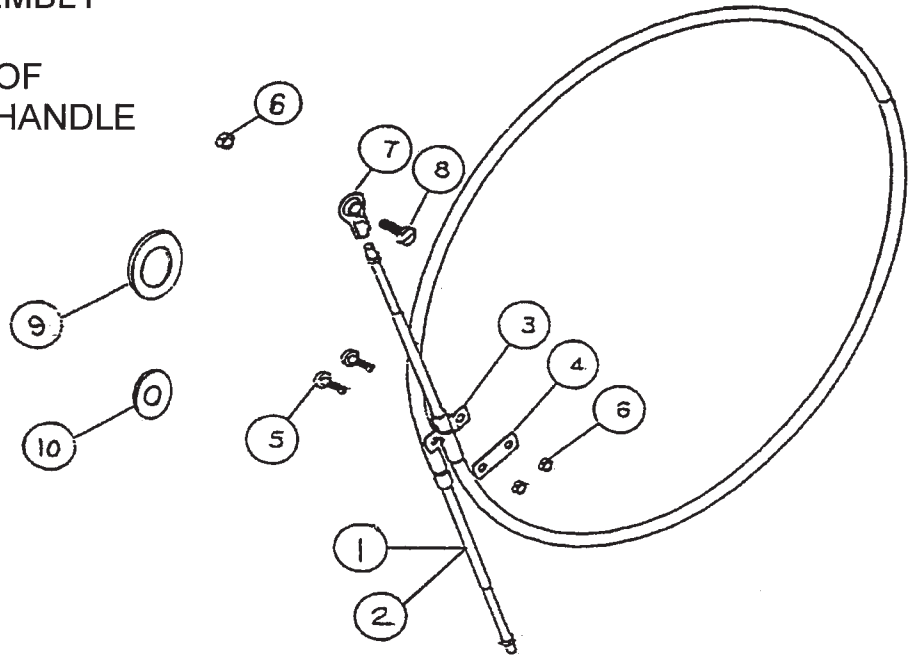

MEDIUM SERIES

SHIFT CABLE ASSEMBLY
 SHIFT HANDLE ON
 STARBOARD SIDE OF
 TILLER STEERING HANDLE
 AJS-43 1566.1
 AJL-43 1566.2

REF	QTY	PART NO.	DESCRIPTION
1	1	547.1	CABLE 4 1/2 FT MOR 33C SUPREME SHORT
2	1	547.2	CABLE 5 FT MOR 33C SUPREME LONG
3	1	543	CLAMP CHRYS 154317
4	1	542	SHIM MORSE AO35777
5	2	558	FIL HD SLOTTED 10-32 X 1 1/4
6	3	621	NYLOC 10-32
7	1	553.1	BALL END #10 X 10-32 CABLE
8	1	1567	SCREW HEX HD 10-32 X 3/4 MOD
9	1	1568	SHIM WASHER LARGE
10	1	1569	SHIM WASHER SMALL